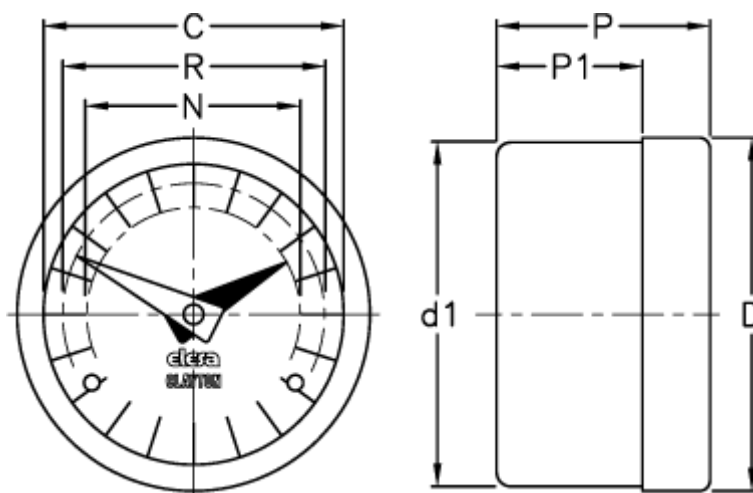

Article number: 2307071201

Description: E+G Gravity indicator
GA12-0072-D

Measures

C	=	60
D	=	68.5
D1	=	67.0
N	=	44
P	=	32
P1	=	25.0
R	=	51